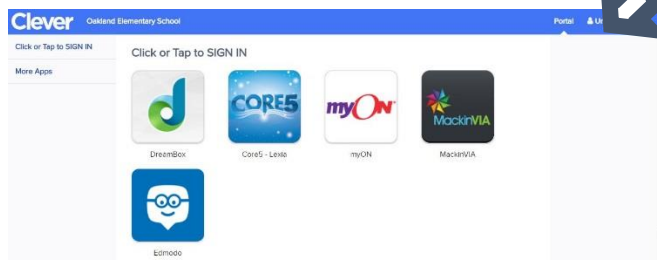

How to Log into the Student Portal from Home

1. Go to www.ccsdschools.com

- 2.

Log in with the student login and password. Obtain from your child's teacher.

3. Choose 'Clever'.

Username:

Password:

- 4.

Click log in with Active Directory

Your child's name should appear here!

- 5.

Dreambox: Math

Lexia: Reading

Your child's teacher can track their progress in both programs.

Trouble shooting: Use Google Chrome as your internet browser. If you have a flash player issue go to Settings>Advanced (at the bottom)> 'Content Settings' under Privacy > Flash > turn off the 2nd blue switch that says 'ask first'