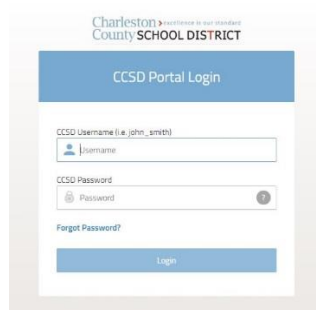

How to Log into the Student Portal from Home

1. Go to www.ccsdschools.com

- 2.

Log in with the student login and password. Obtain from your child's teacher.

3. Choose 'Clever'.

Username:

Password:

- 4.

Click log in with Active Directory

Your child's name should appear here!

- 5.

Dreambox: Math

Lexia: Reading

Your child's teacher can track their progress in both programs.

Trouble shooting: Use Google Chrome as your internet browser. If you have a flash player issue go to Settings>Advanced (at the bottom)> 'Content Settings' under Privacy > Flash > turn off the 2nd blue switch that says 'ask first'